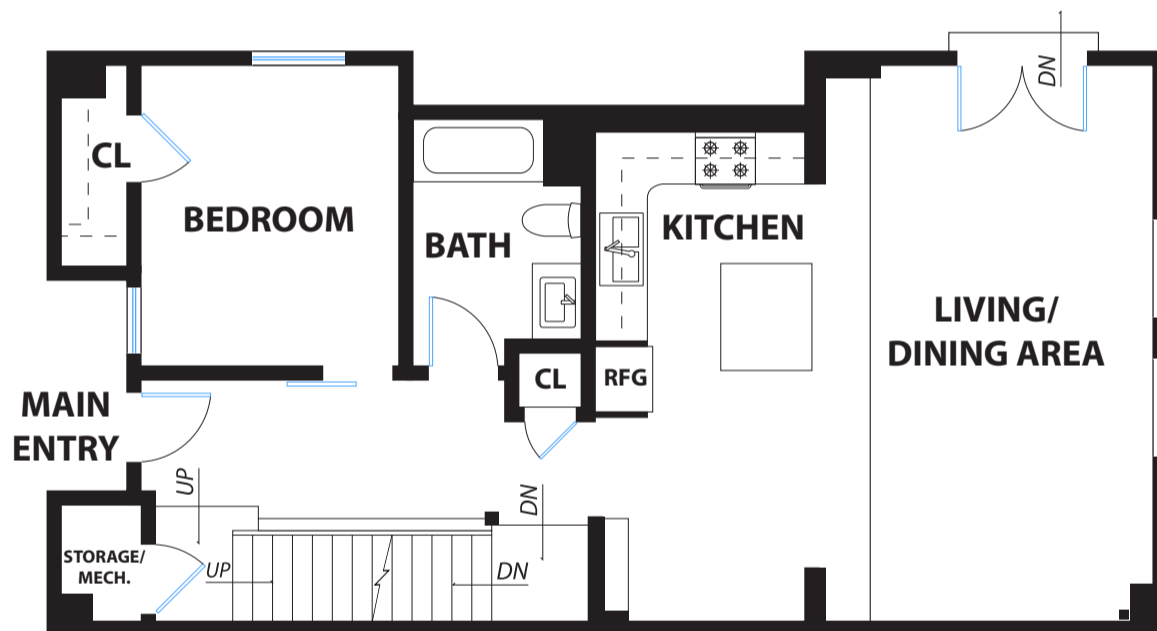

# 900 MINNESOTA STREET #UNIT 314

## SAN FRANCISCO

UPPER LEVEL

MAIN LEVEL

LOWER LEVEL